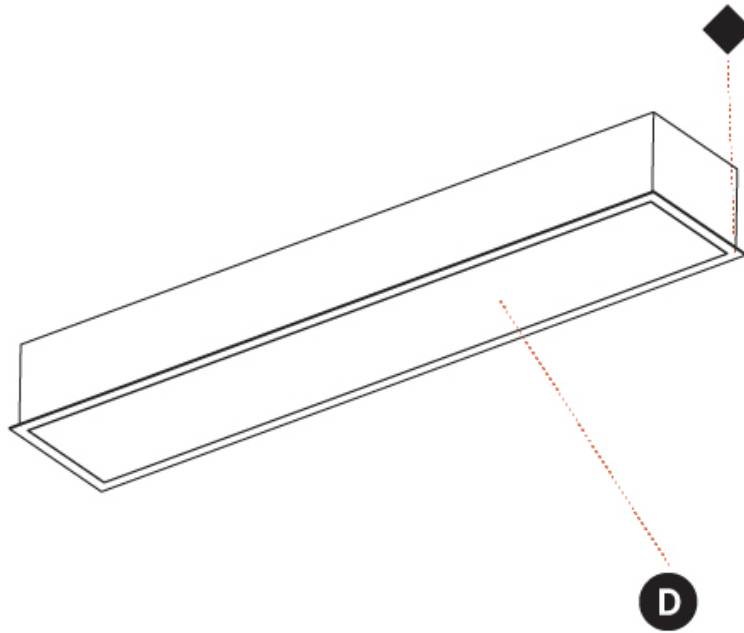

PI2 WHITELINE RECESSED

A37559-

PROJECT	_____
TYPE	_____
SPECIFIER	_____
QUANTITY	_____
DATE	_____